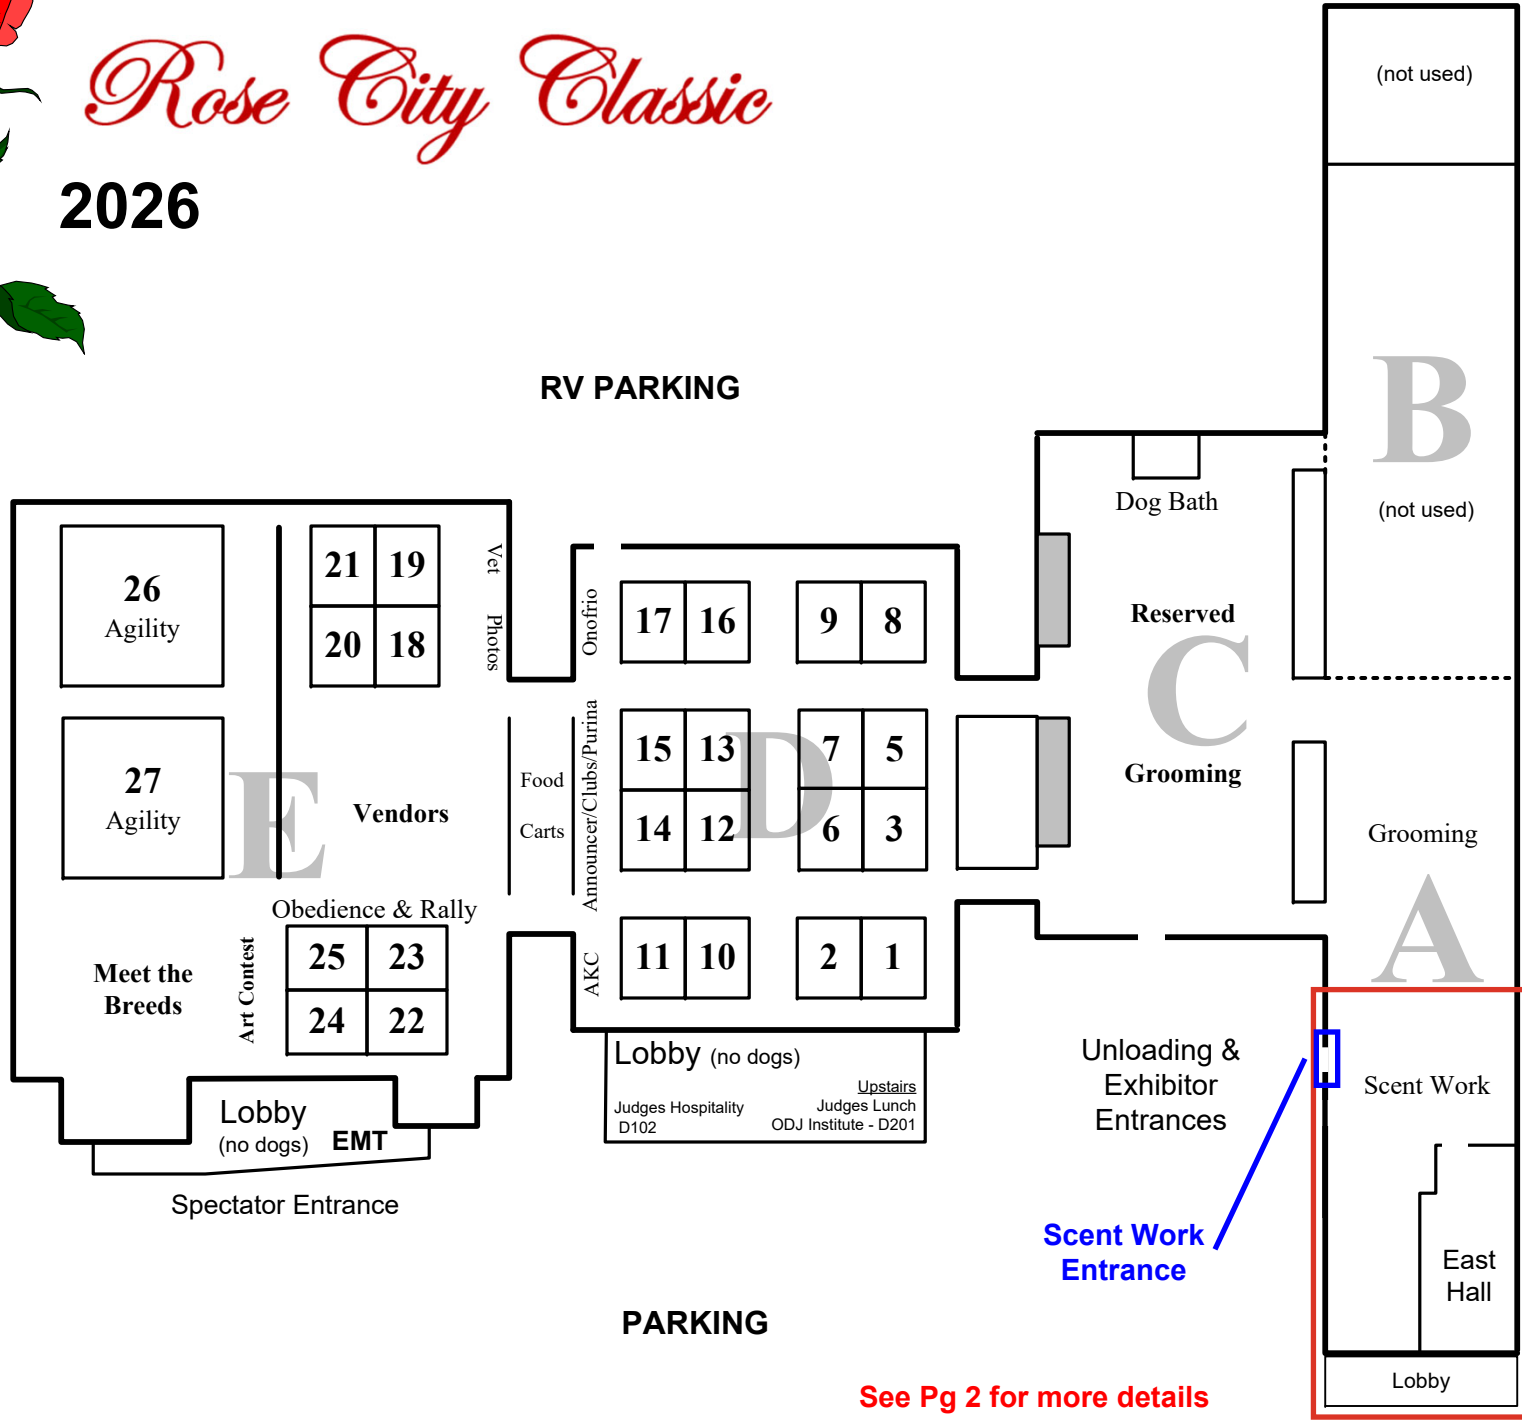

Rose City Classic

2026

North Force Ave.

RV PARKING

North Marine Drive

See Pg 2 for more details

Basic Estimated Schedule Each Day:

8:00 AM - Novice
 10:00 AM - Advanced
 12:30 PM - Excellent
 2:30 PM - Master